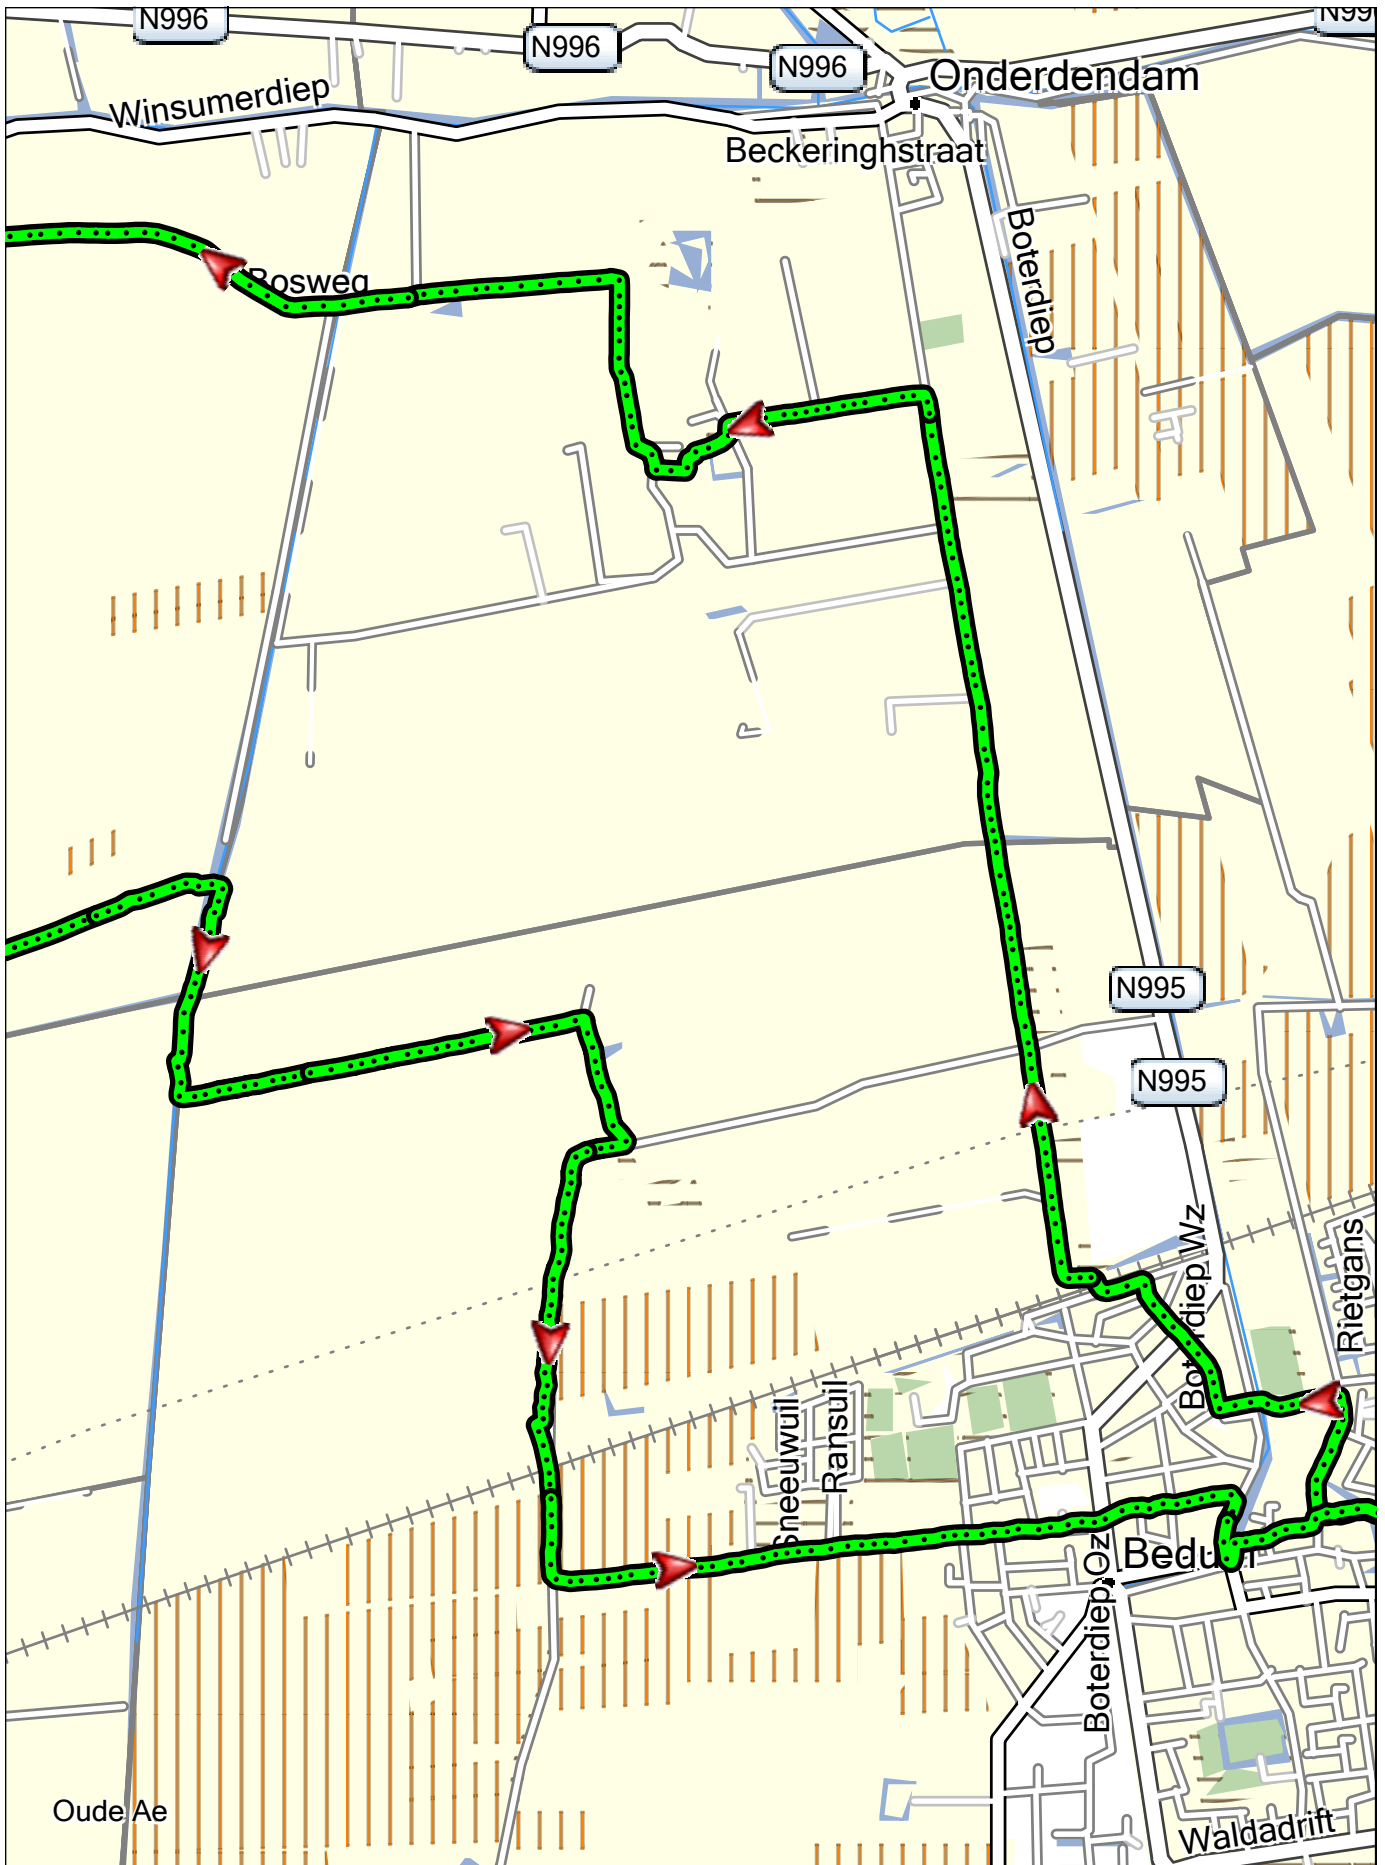

OSM generic routable

Ronde2100MijlSint-annen2015

ronde 2, kaart 3