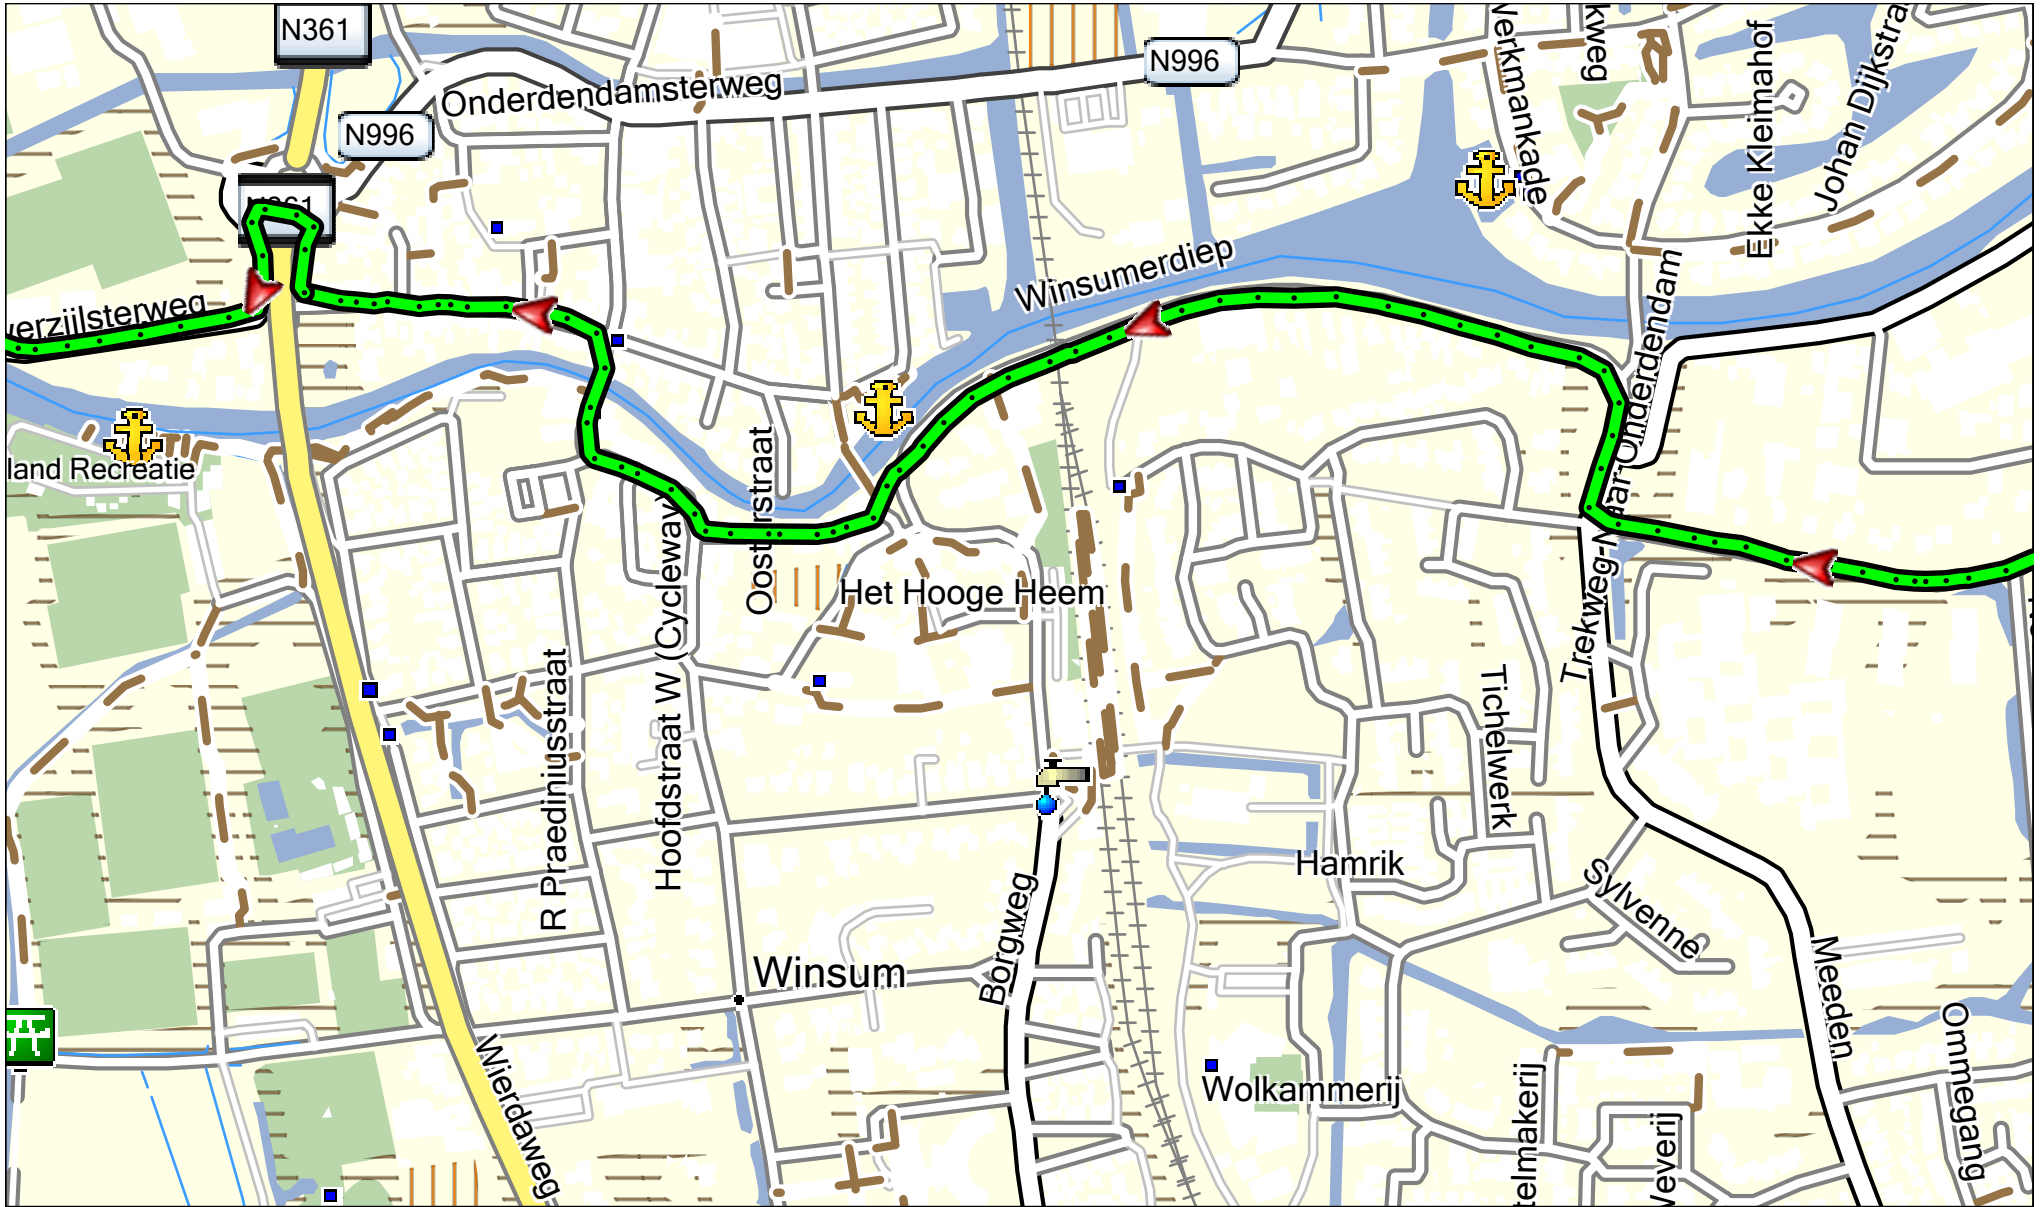

OSM generic routable

Ronde2100MijlSint-annen2015

ronde 2, kaart 5