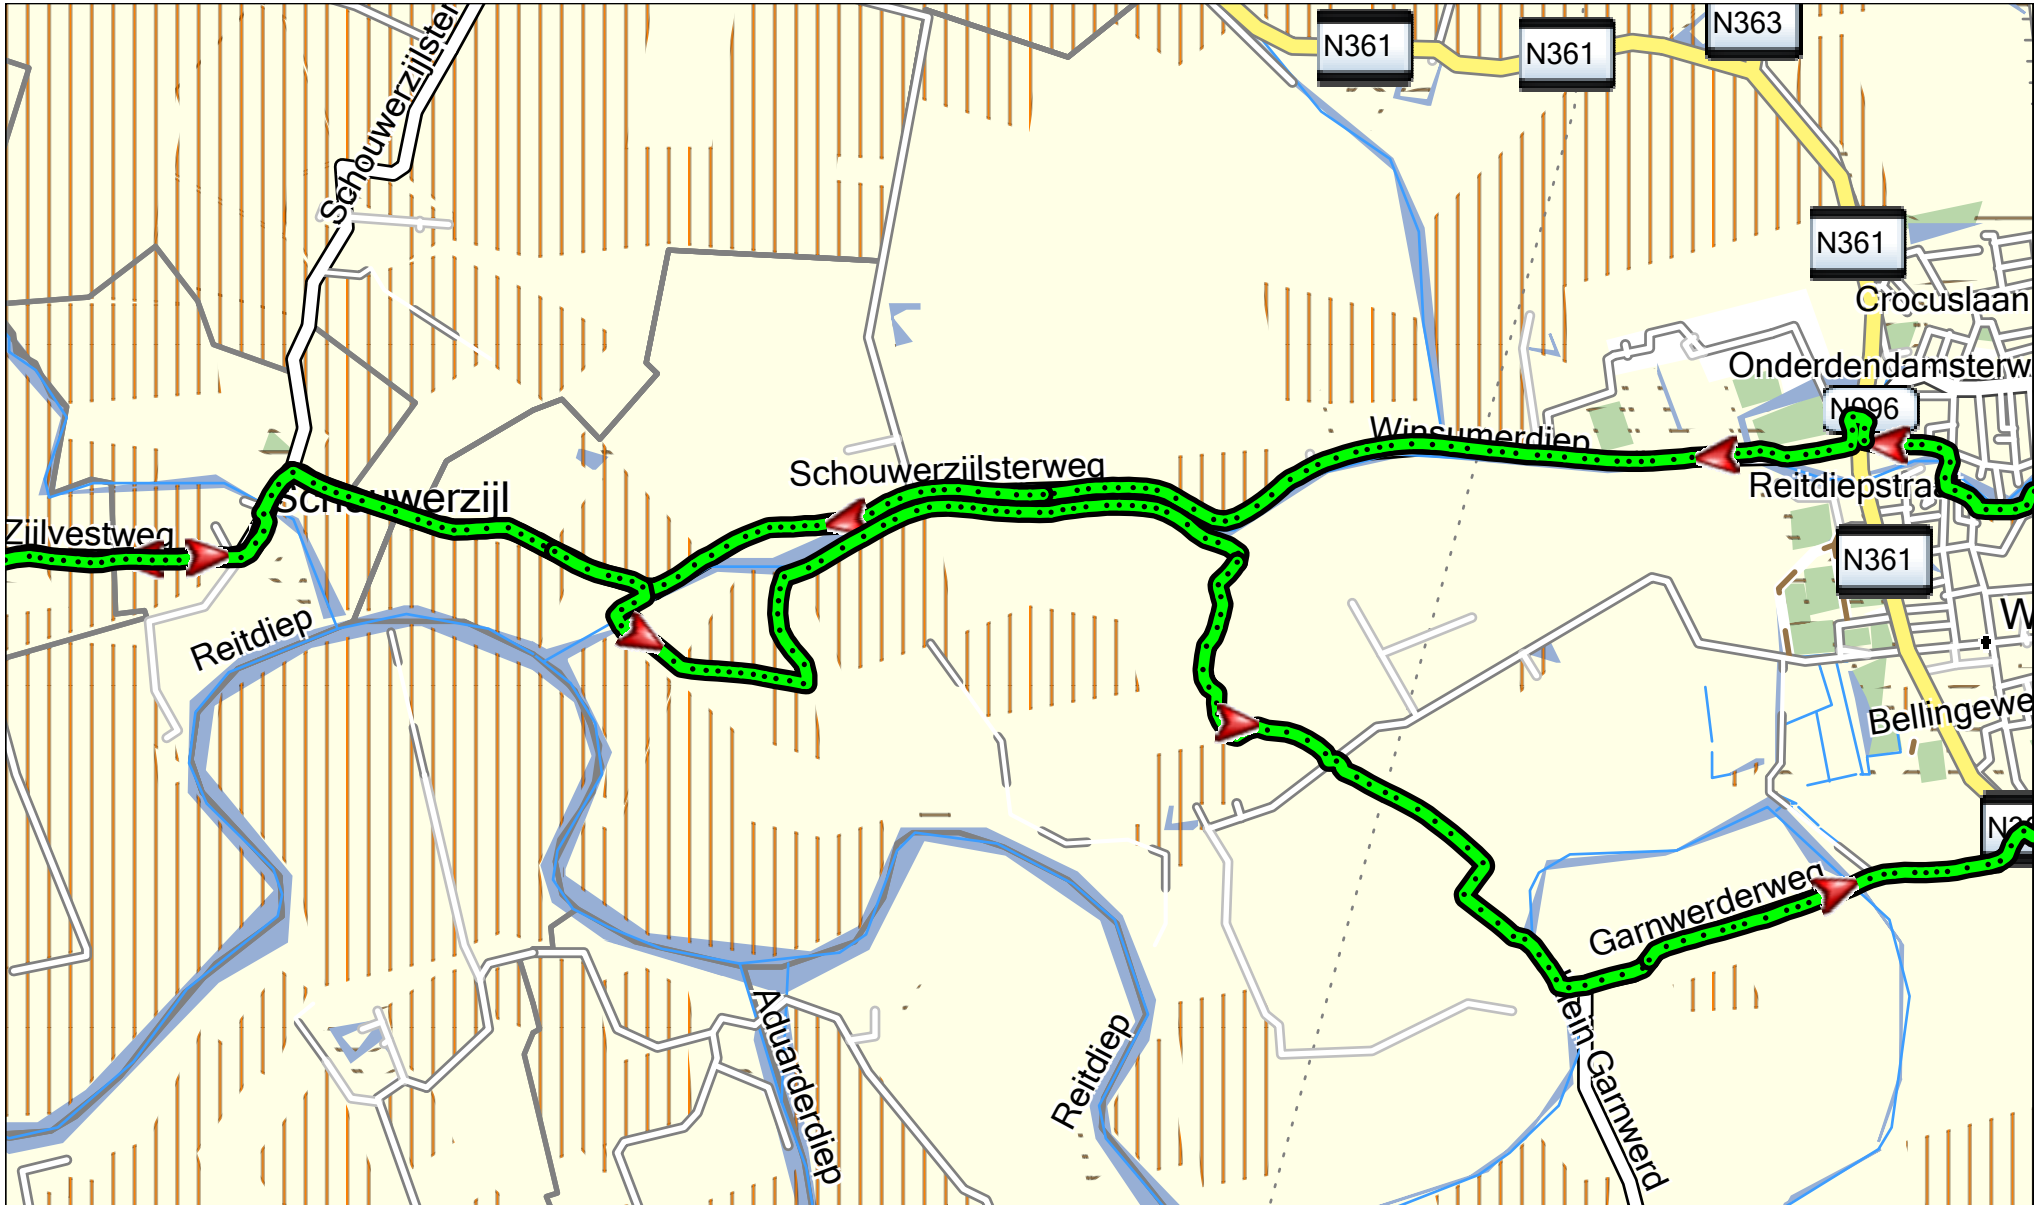

OSM generic routable

Map created with mkgmap-r3492

Program released under the GPL

PROGRAM LICENCED UNDER GPL V2

Ronde2100MijlSint-annen2015

ronde 2, kaart 6