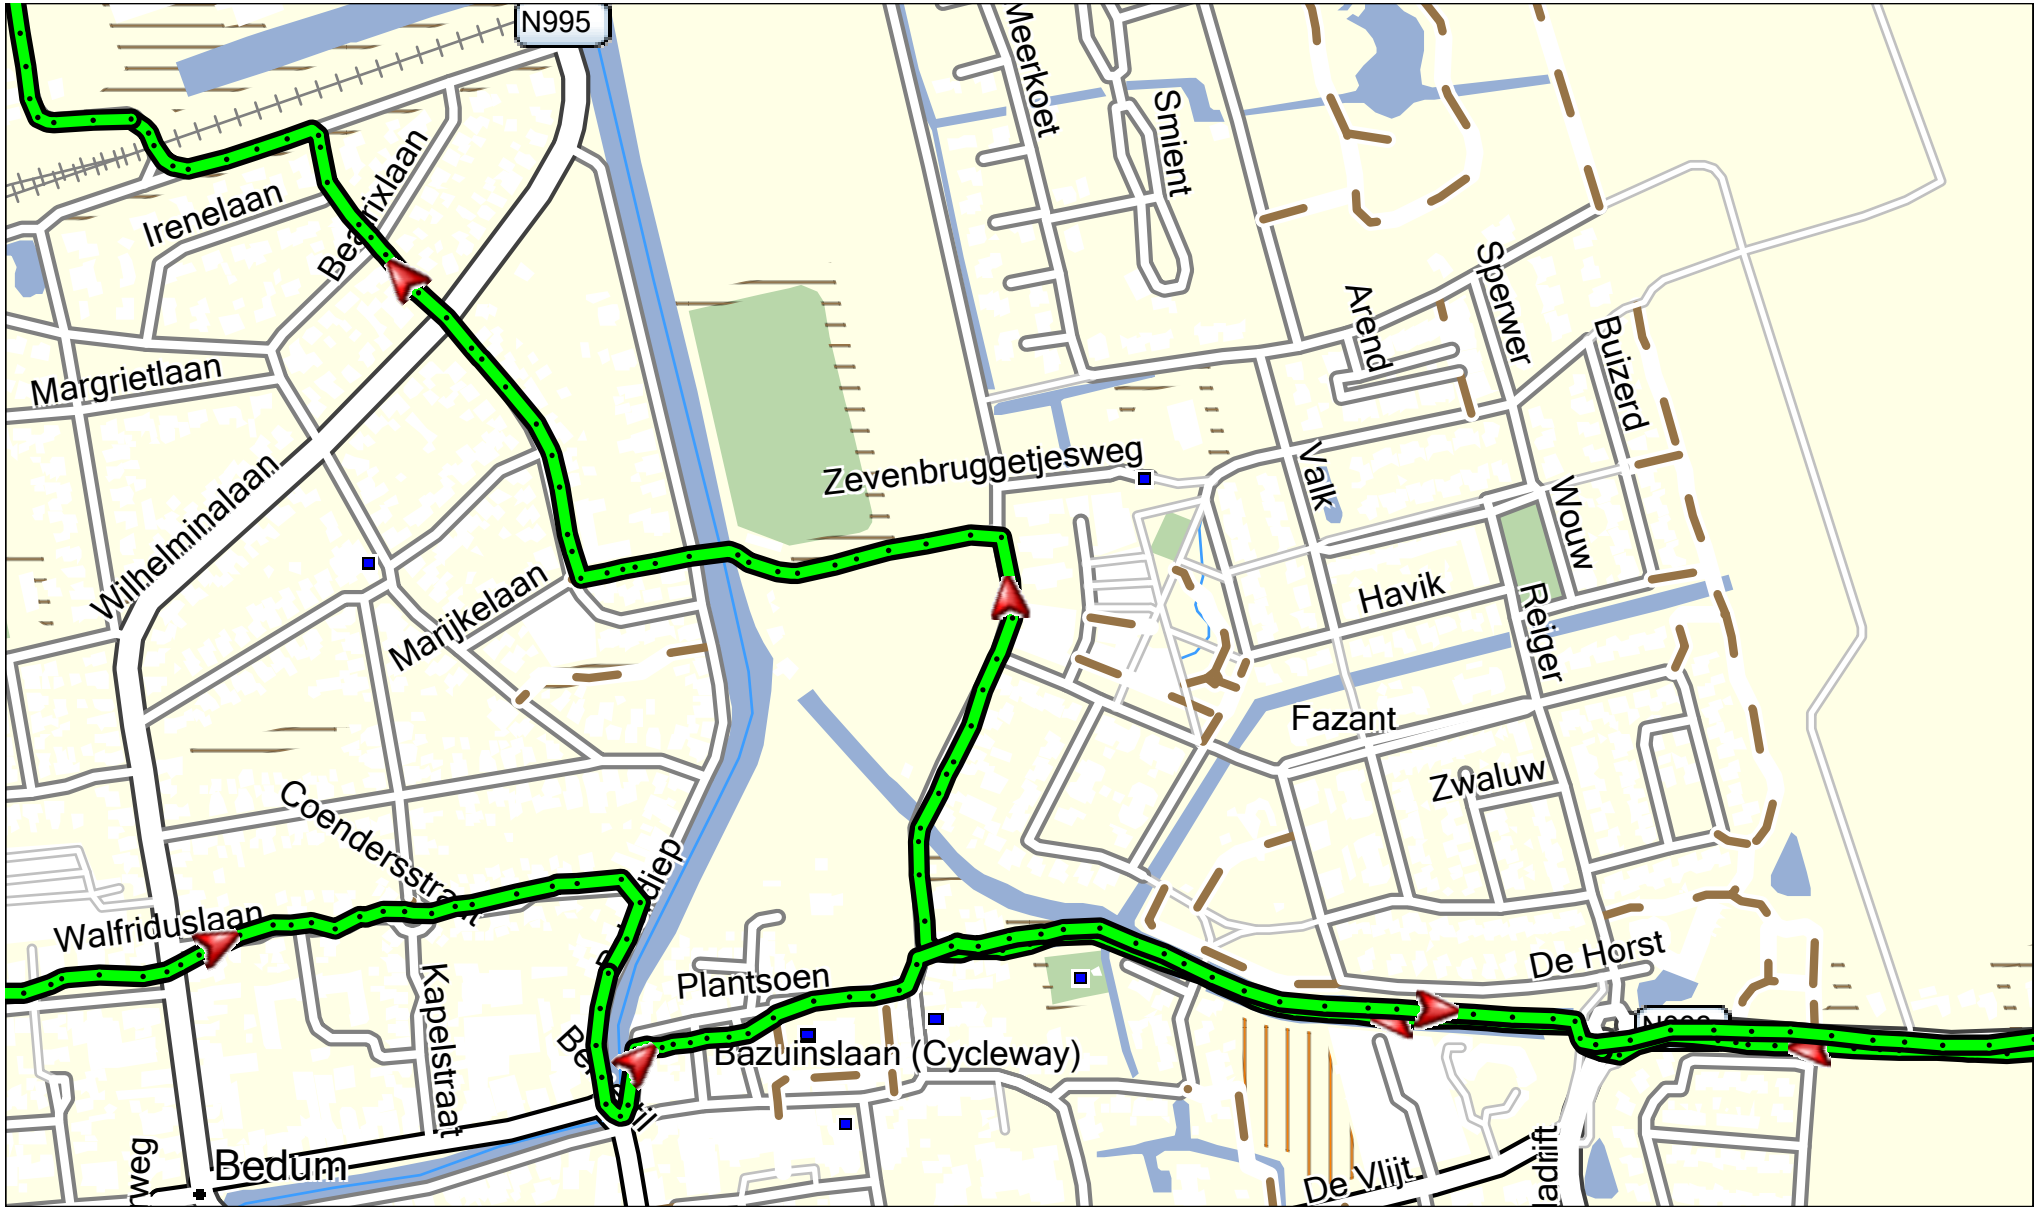

OSM generic routable

<http://www.openstreetmap.org/copyright>

Map created with mkgmap-r3492

Program released under the GPL

PROGRAM LICENCED UNDER GPL V2

Ronde2100MijlSint-annen2015

ronde 2, kaart 9