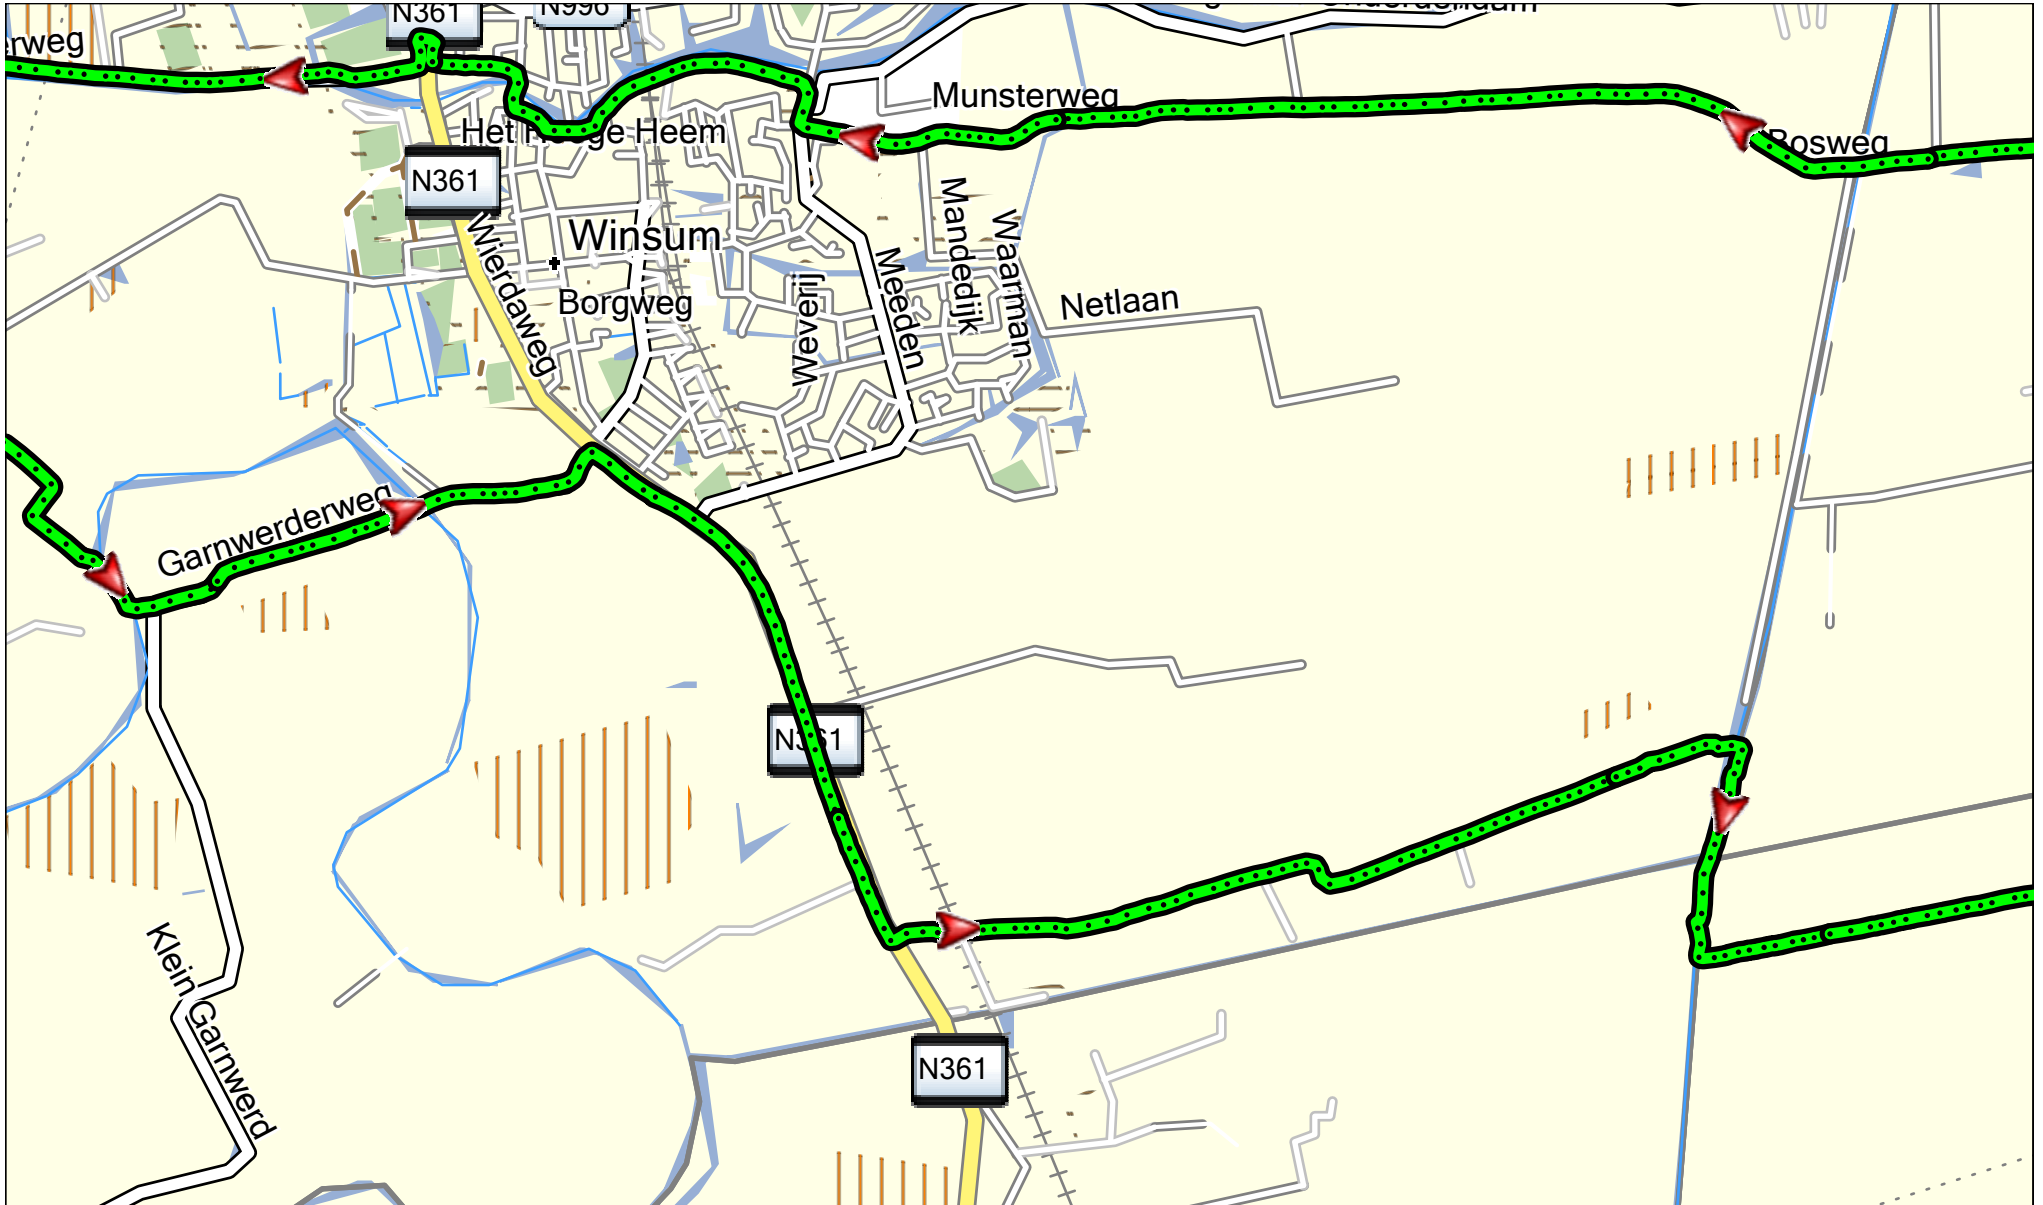

OSM generic routable

Map created with mikmap-r3492

Program released under the GPL

PROGRAM LICENCED UNDER GPL V2

Ronde2100MijlSint-annen2015

ronde 2, kaart 4